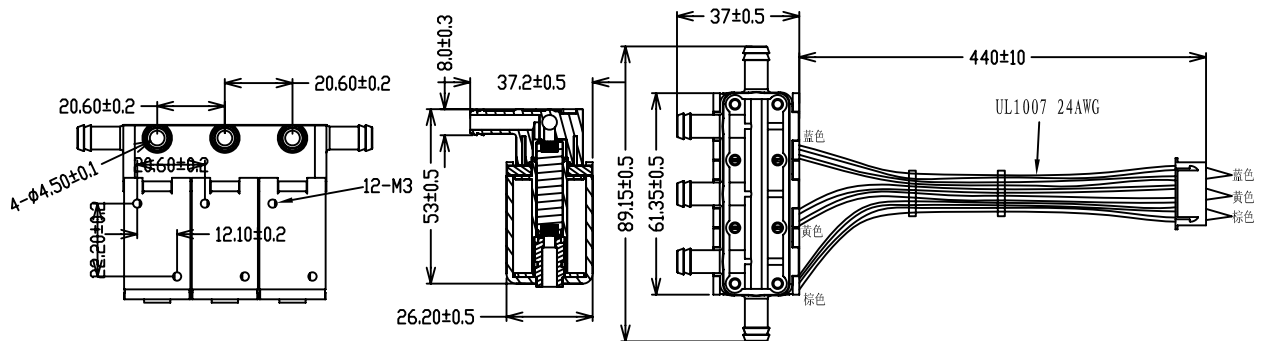

型号 Model: AM855D

应用范围: 医疗器械、保健器材、美容美体、家用电器

Application scope: Air massage products, air passage switch control and other products need deflation or exhausting

产品照片 Photo

产品尺寸 Dimension

产品特性 Characteristic

额定电压 Rated Voltage	DC12.0V
额定电流 Rated Current	200x3=600mA
阻抗 Resistance	60 Ω ± 10%
泄气时间 Exhaust Time	Max. 3.0 seconds from 300mmHg reduce to 15 mmHg at 1500CC tank.
气密性 Leakage	Max. 3mmHg/min from 300mmHg at 100CC tank.
绝缘等级 Insulation Level	A
使用流体 Apply For	Air
寿命 Life	200, 000 Times
使用环境 Environment	0~50 °C, 75% RH