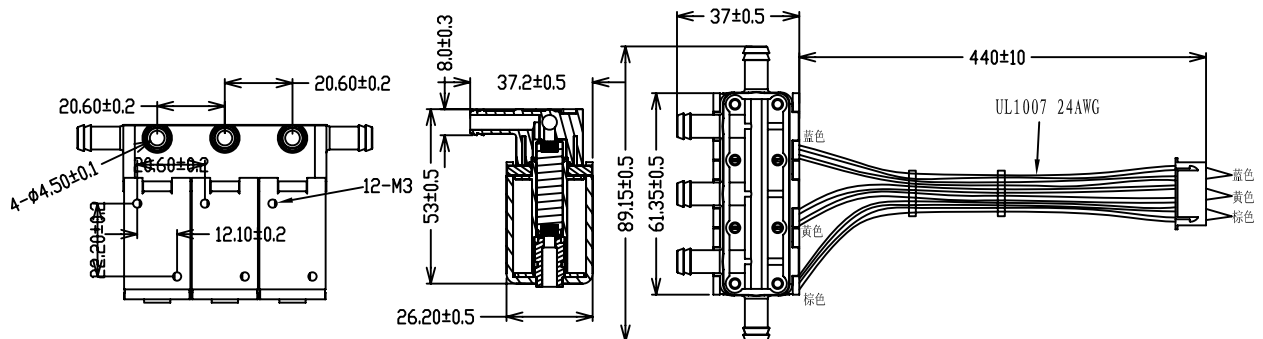

型号 Model: AM855D

应用范围: 医疗器械、保健器材、美容美体、家用电器

Application scope: Air massage products, air passage switch control and other products need deflation or exhausting

产品照片 Photo

产品尺寸 Dimension

产品特性 Characteristic

额定电压 Rated Voltage	DC12.0V
额定电流 Rated Current	200x3=600mA
阻抗 Resistance	60 Ω ± 10%
泄气时间 Exhaust Time	Max. 3.0 seconds from 300mmHg reduce to 15 mmHg at 1500CC tank.
气密性 Leakage	Max. 3mmHg/min from 300mmHg at 100CC tank.
绝缘等级 Insulation Level	A
使用流体 Apply For	Air
寿命 Life	200, 000 Times
使用环境 Environment	0~50 °C, 75% RH